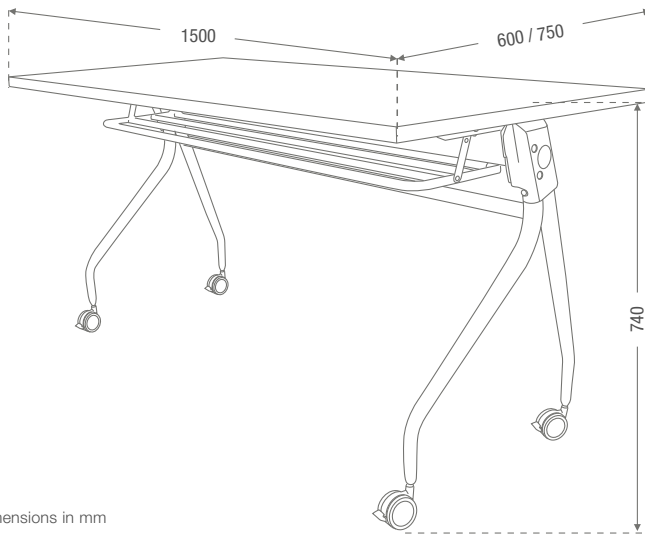

Sleek, light and nestable - the Pause chair is a perfect match for the Jiffy table.

Handy utility tray

Lockable castors for safe use

Safety lock key mechanism

Lock key which is provided is used for flipping from horizontal to nesting position. Jiffy tables can be flipped from nesting to horizontal position without lock key.

Application areas

Training Rooms

Meeting Areas

Small Offices

Hands-on workshops

Technical specifications

- Castors - 60mm diameter with locking facility
- Well designed swaged leg - dia 40/22mm in powder coated steel
- Table tops sizes - 1500 x 600, 1500 x 750mm
- Load-bearing capacity - 60kg on tabletop (uniformly distributed weight)